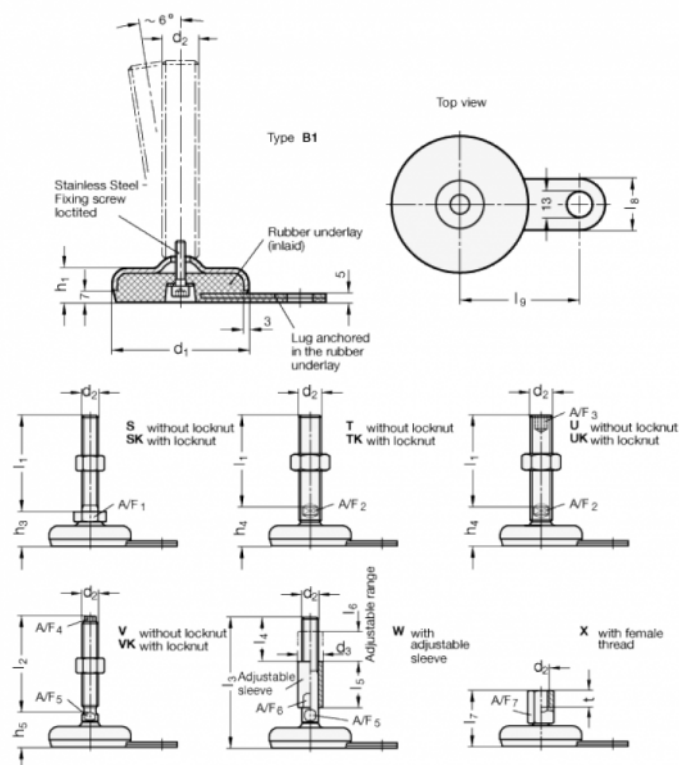

Article number: 2033100M16125B1T
 Description: E+G levelling foot
 GN 33-100-M16-125-B1-T, Stainless steel
 Note: T Without nut, Wrench flat at the bottom

Measures

A/F2 = 12
 d1 = 100
 d2 = M16
 h1 = 21
 h4 = 35
 l1 = 125
 l8 = 30
 l9 = 80